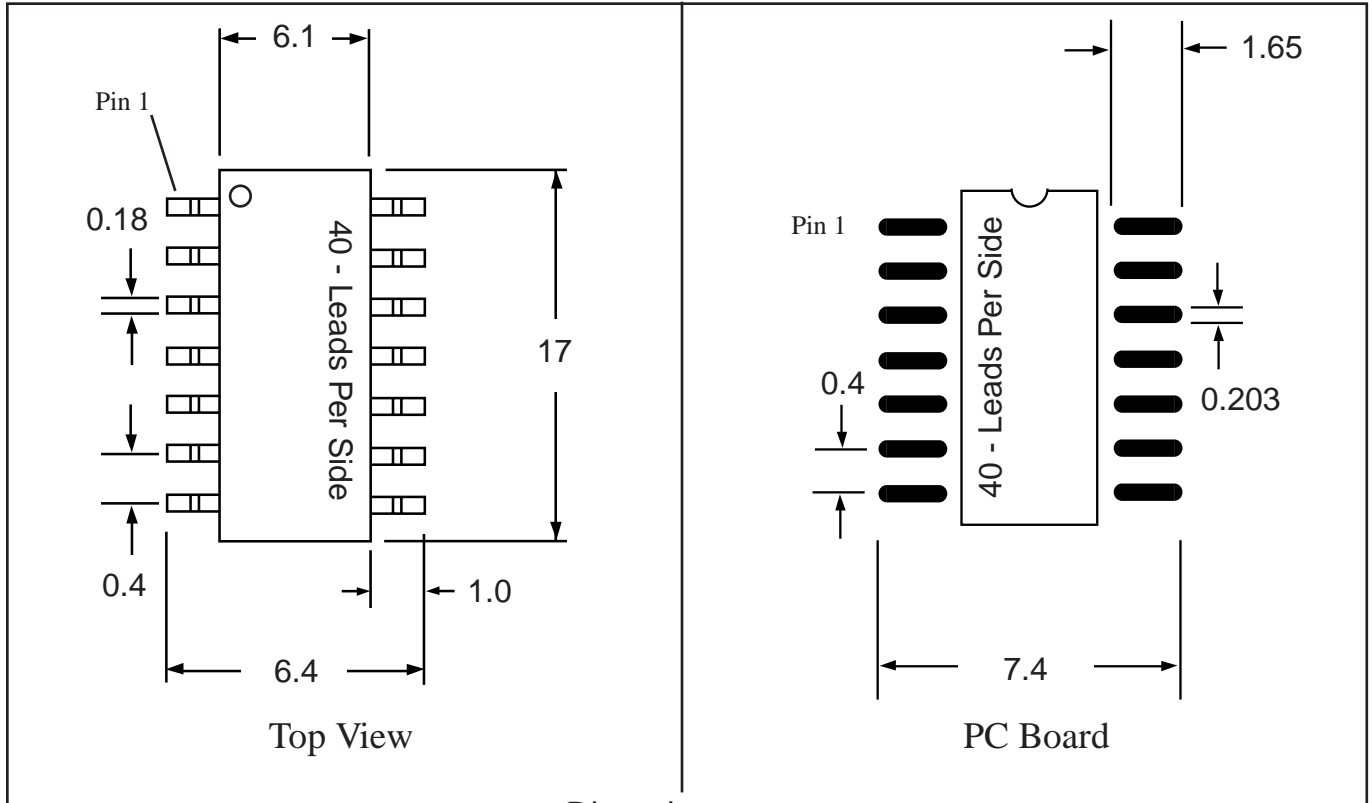

Part # **TSSOP80M15.7**  
 Leads **80** Pitch **0.4mm**  
 Body Size (Width) **6.1mm**

**TopLine**™  
 Tel 1-714-898-3830  
 info@topline.tv

Dimensions = mm