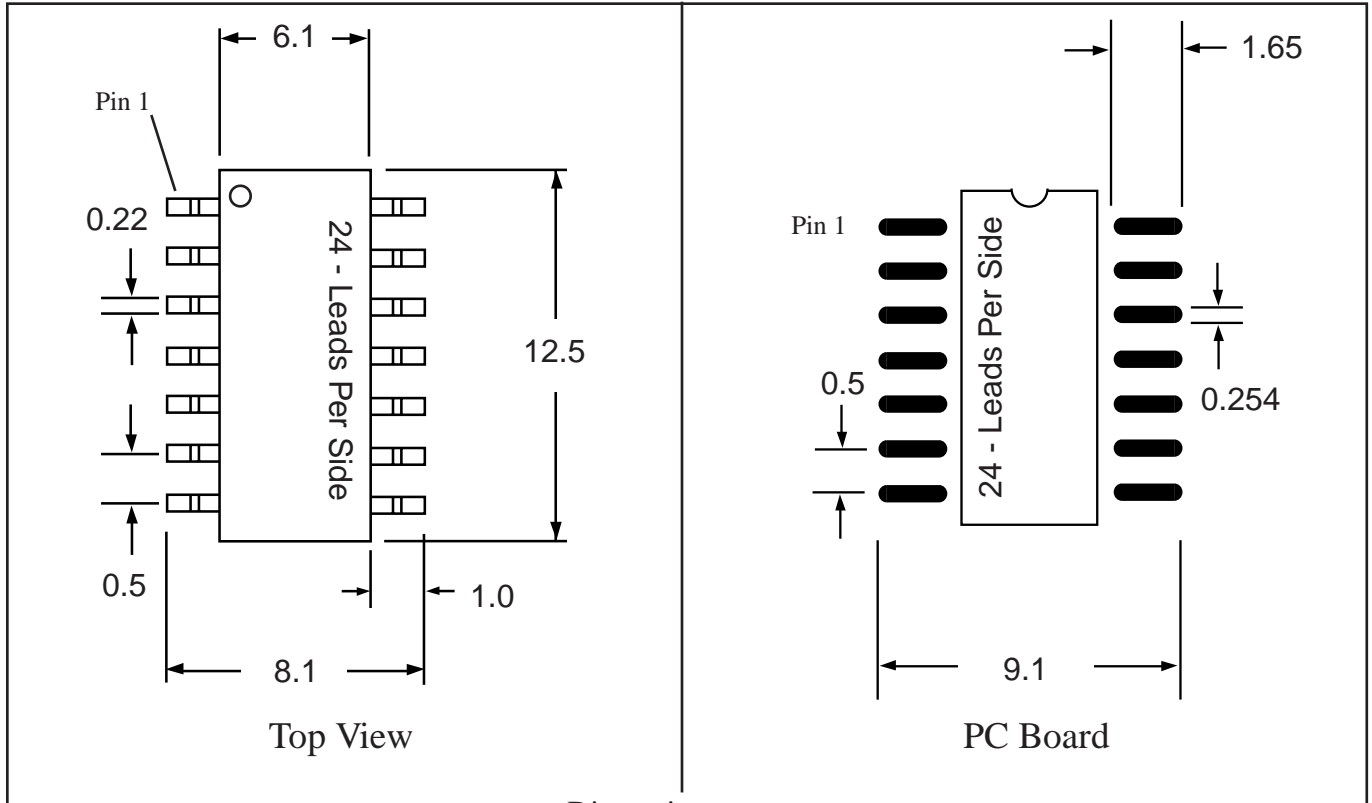

Part # **TSSOP48M19.7**
 Leads **48** Pitch **0.5mm**
 Body Size (Width) **6.1mm**

TopLine™
 Tel 1-714-898-3830
 info@topline.tv

Dimensions = mm