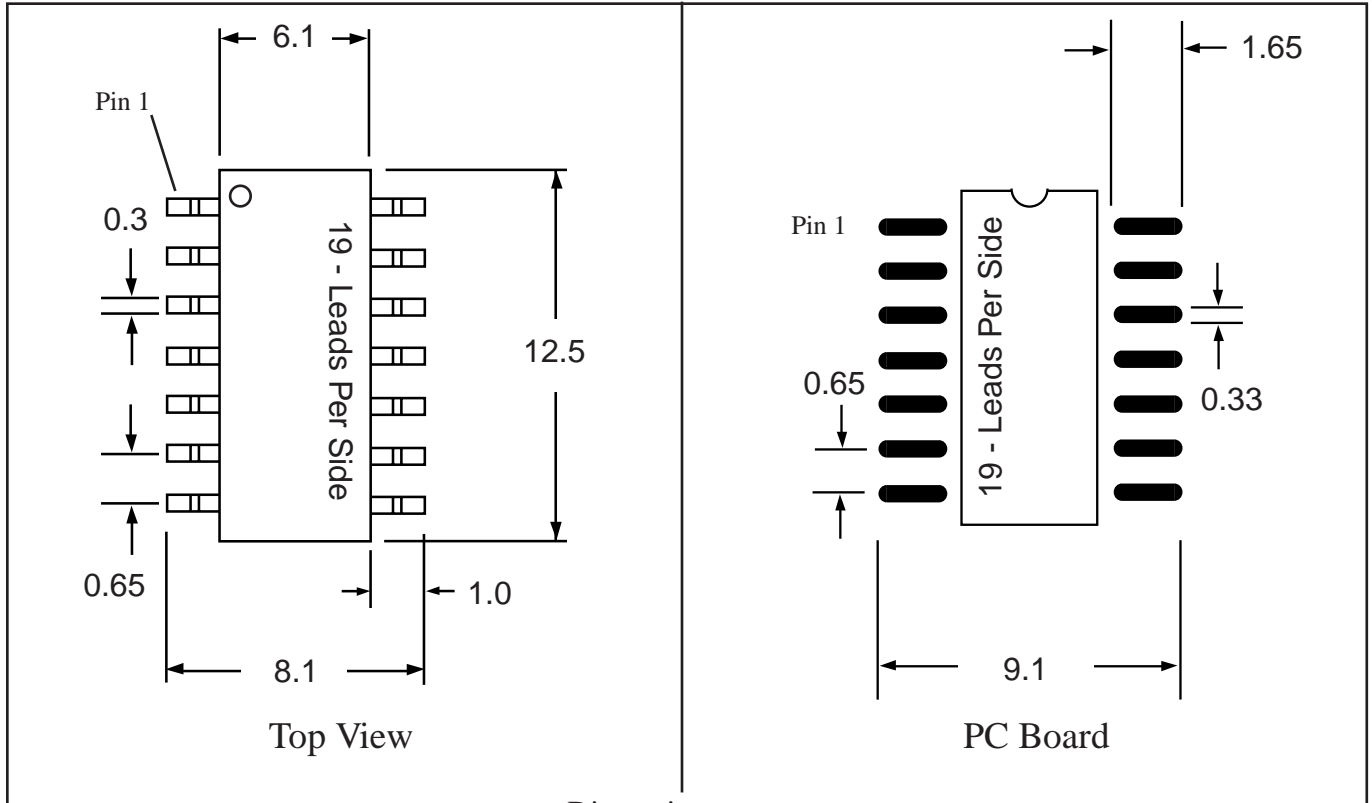

Part # **TSSOP38M25**
 Leads **38** Pitch **0.65mm**
 Body Size (Width) **6.1mm**

TopLineTM
 Tel 1-714-898-3830
 info@topline.tv

Dimensions = mm