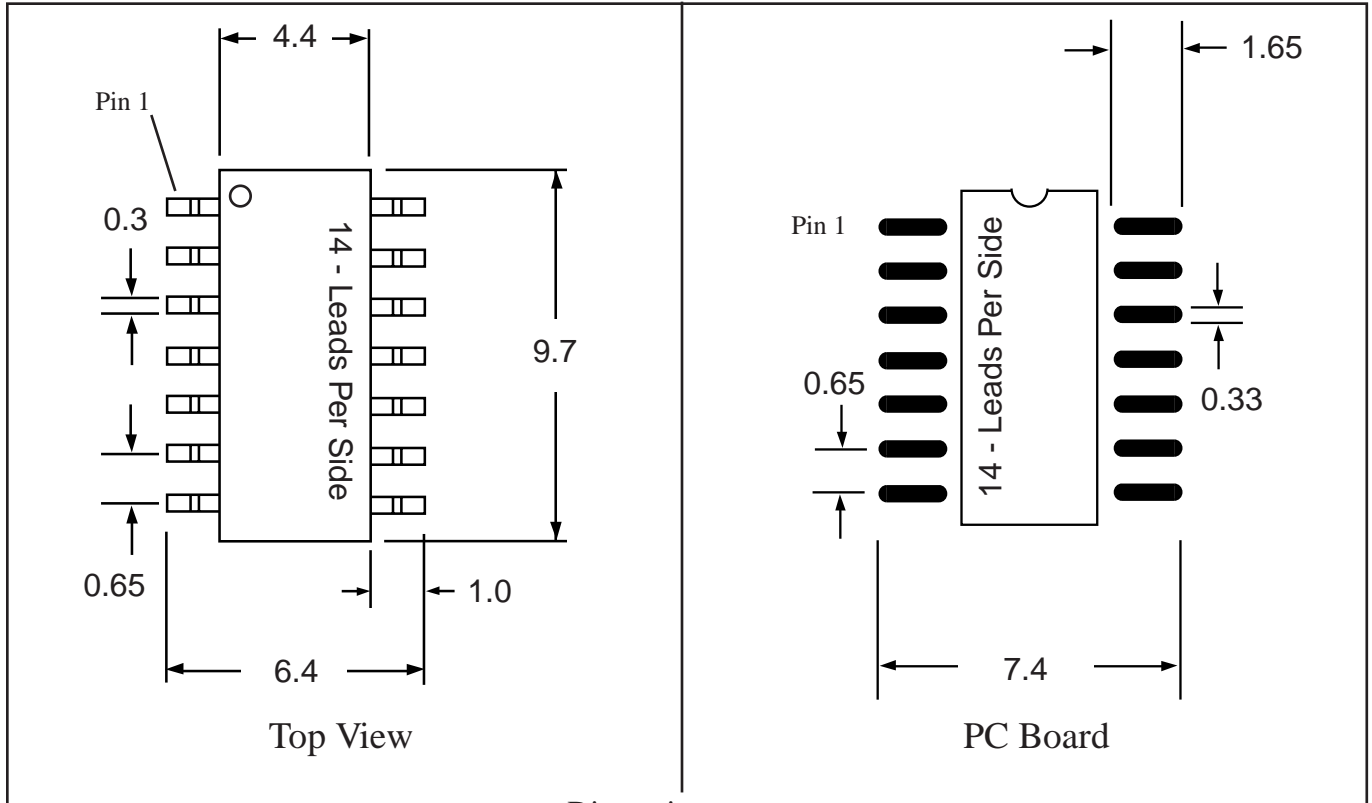

Part # **TSSOP28M25**  
 Leads **28** Pitch **0.65mm**  
 Body Size (Width) **4.4mm**

**TopLine**<sup>TM</sup>  
 Tel 1-714-898-3830  
 info@topline.tv

Dimensions = mm