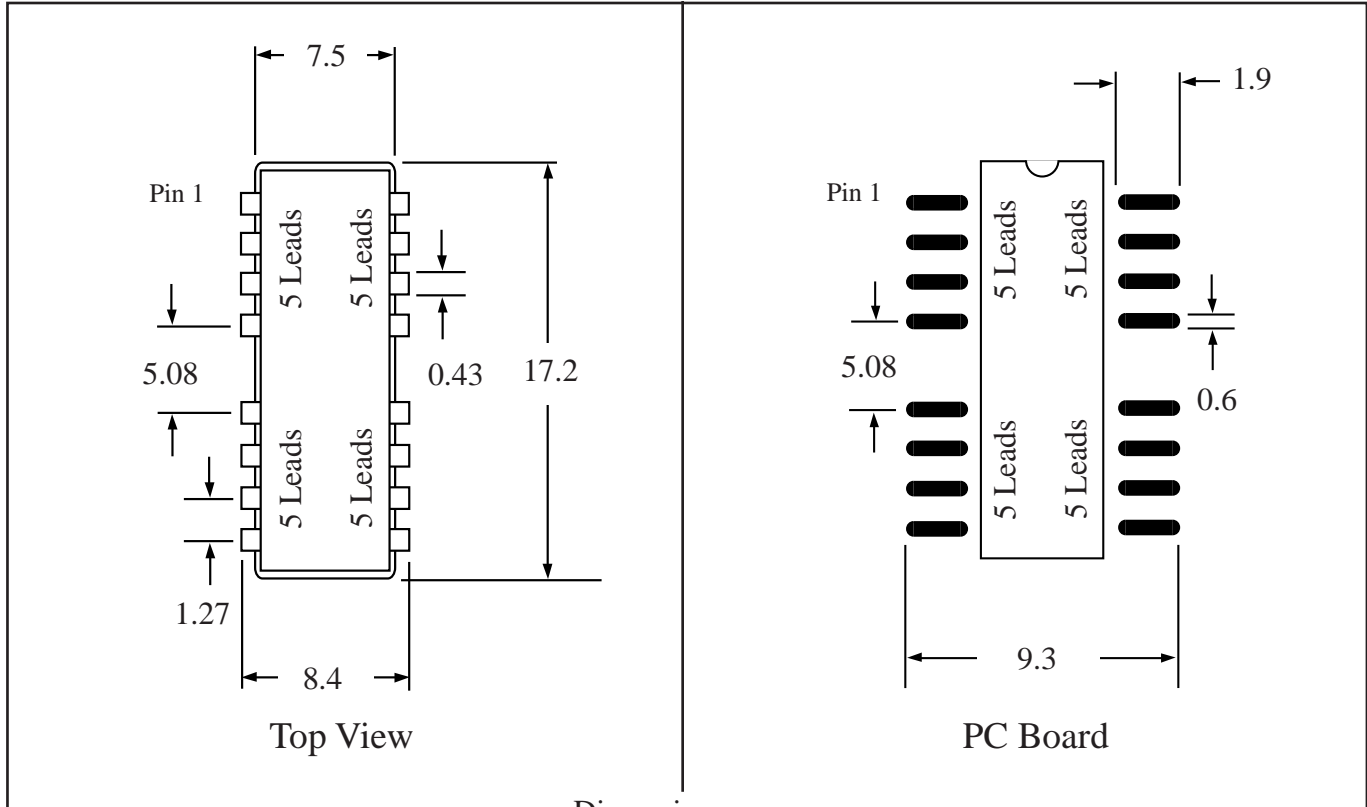

Part # **SOLJ20/26**
 Leads **20/26** Pitch **1.27mm (.05")**
 Body Size **300mil (7.5mm)**

TopLine™
 Tel 1-714-898-3830
 info@topline.tv

Dimensions = mm